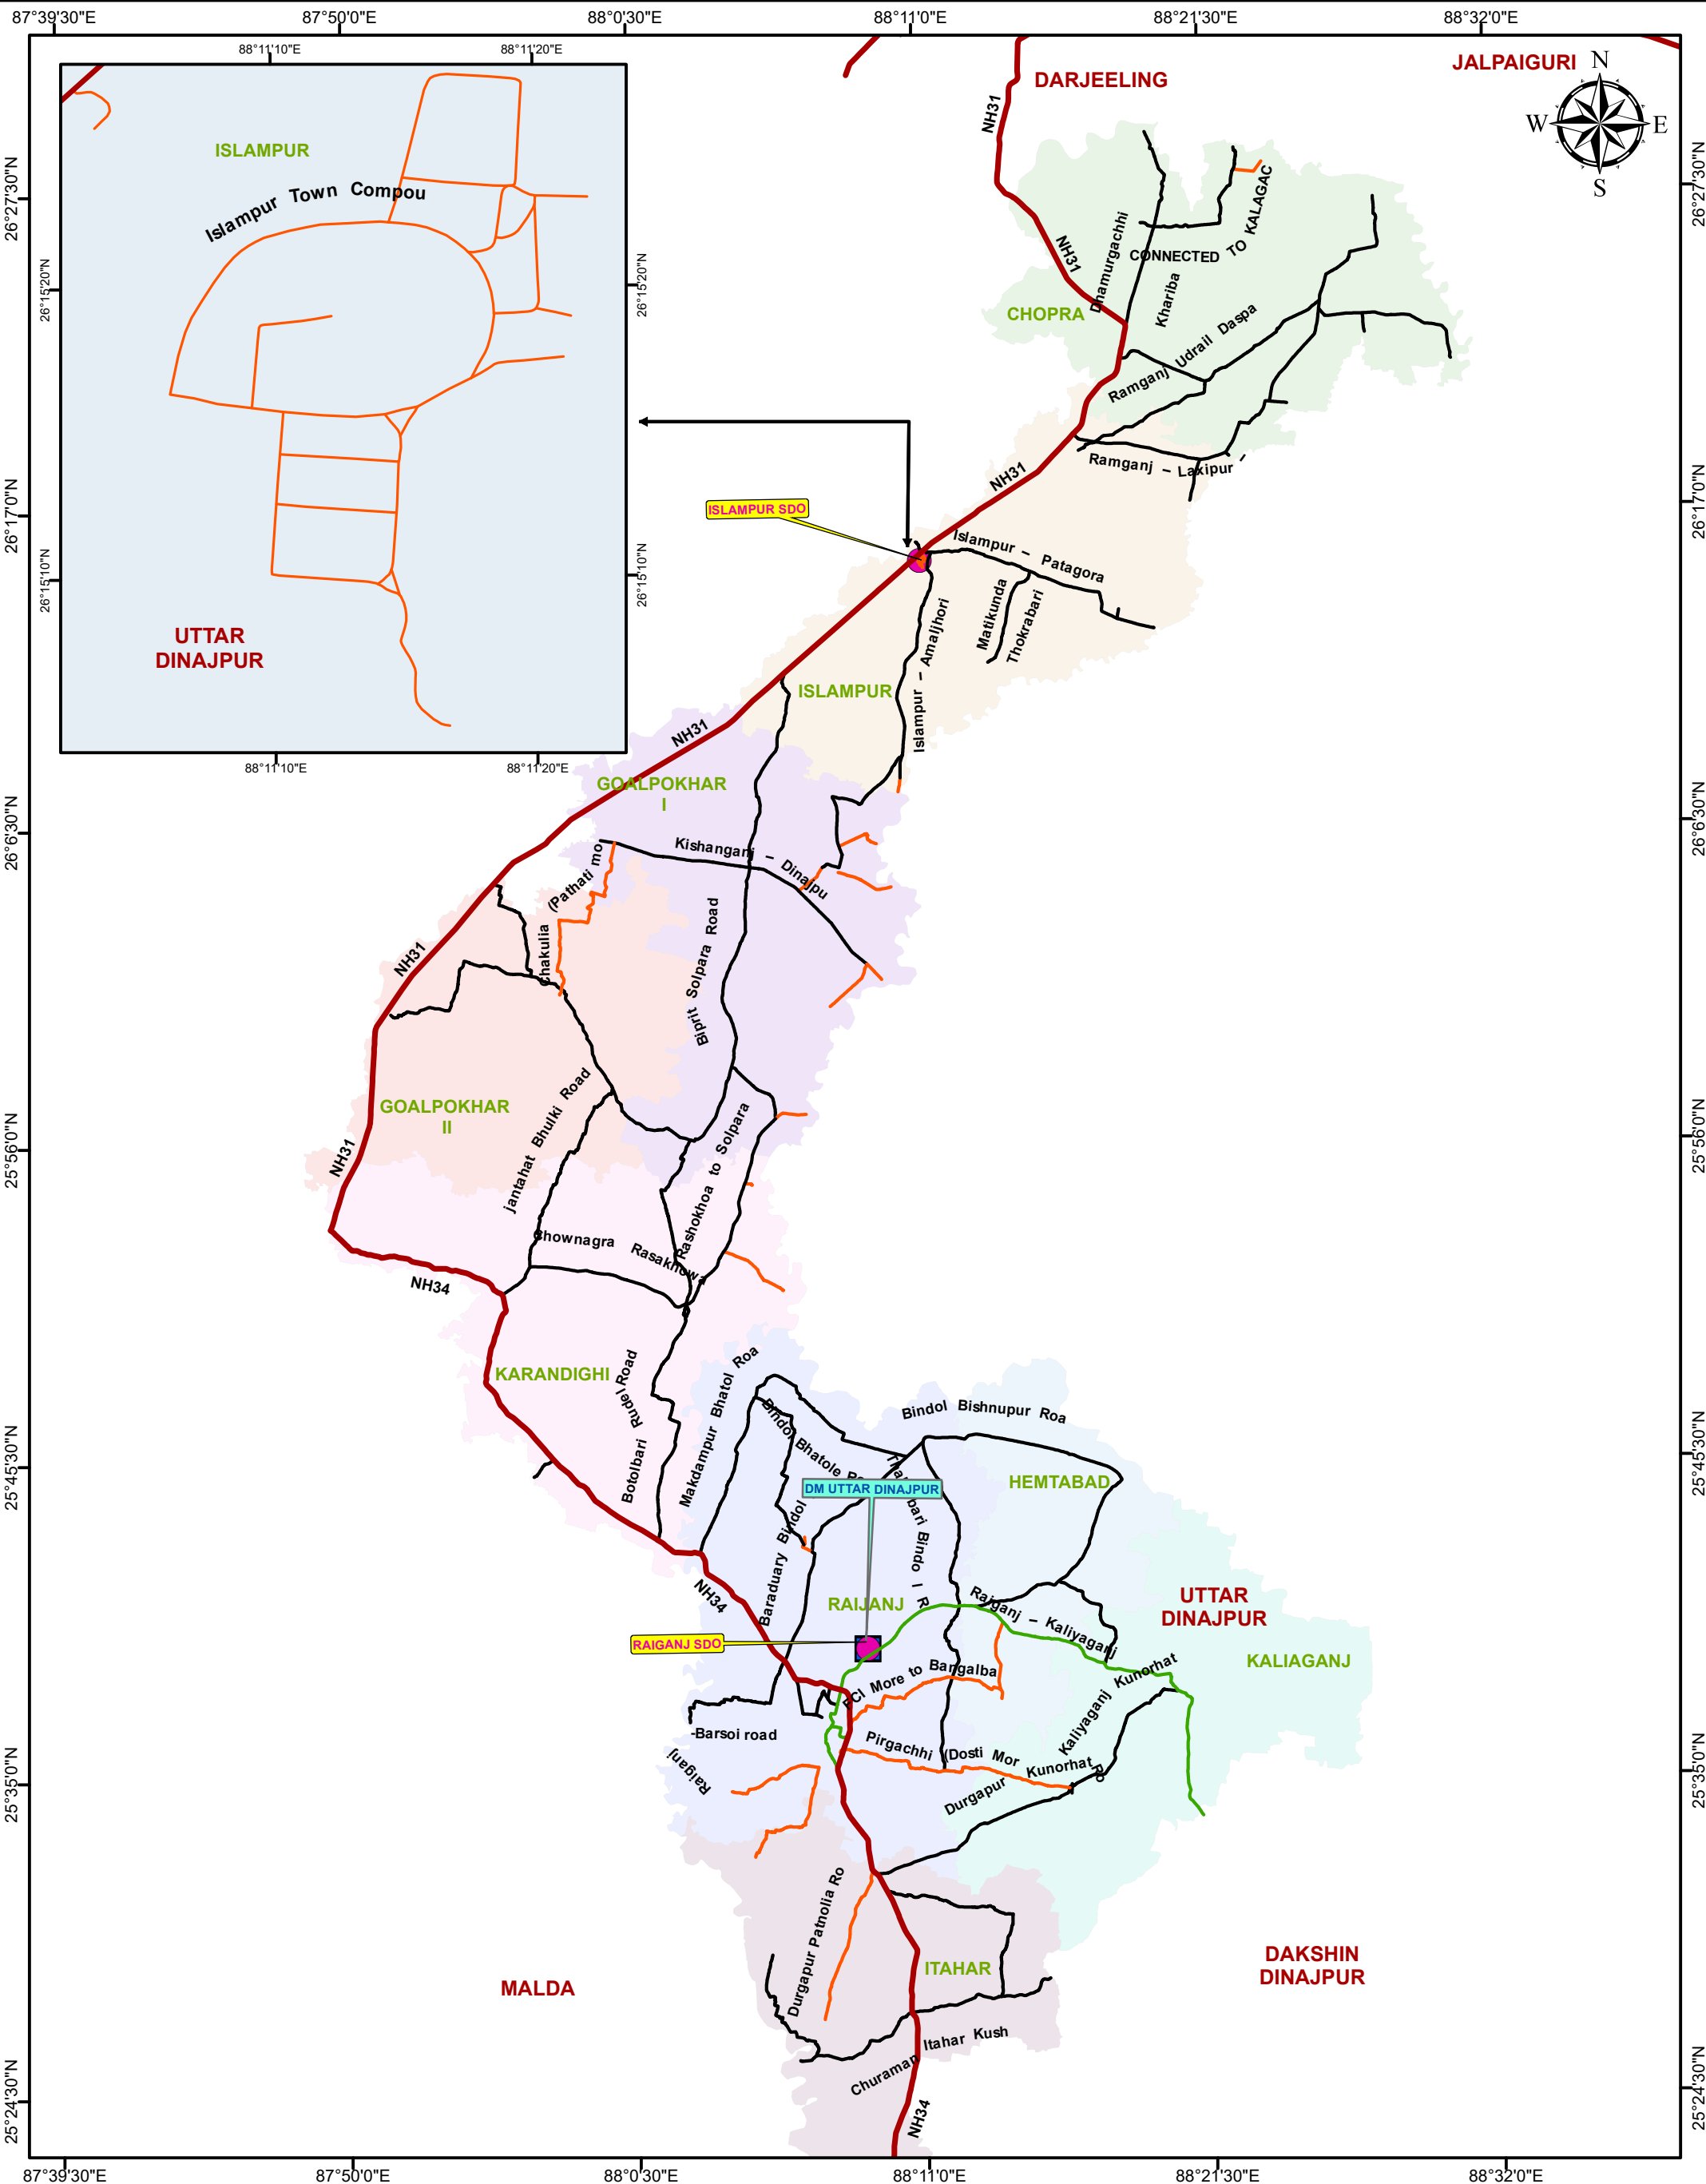

# UTTAR DINAJPUR

## LEGEND

	NATIONAL HIGHWAY		SUB-DIVISION OFFICE
	STATE HIGHWAY		DM OFFICE
	MAJOR DISTRICT ROAD		DISTRICT
	RURAL ROAD		

1:50000

Kilometers